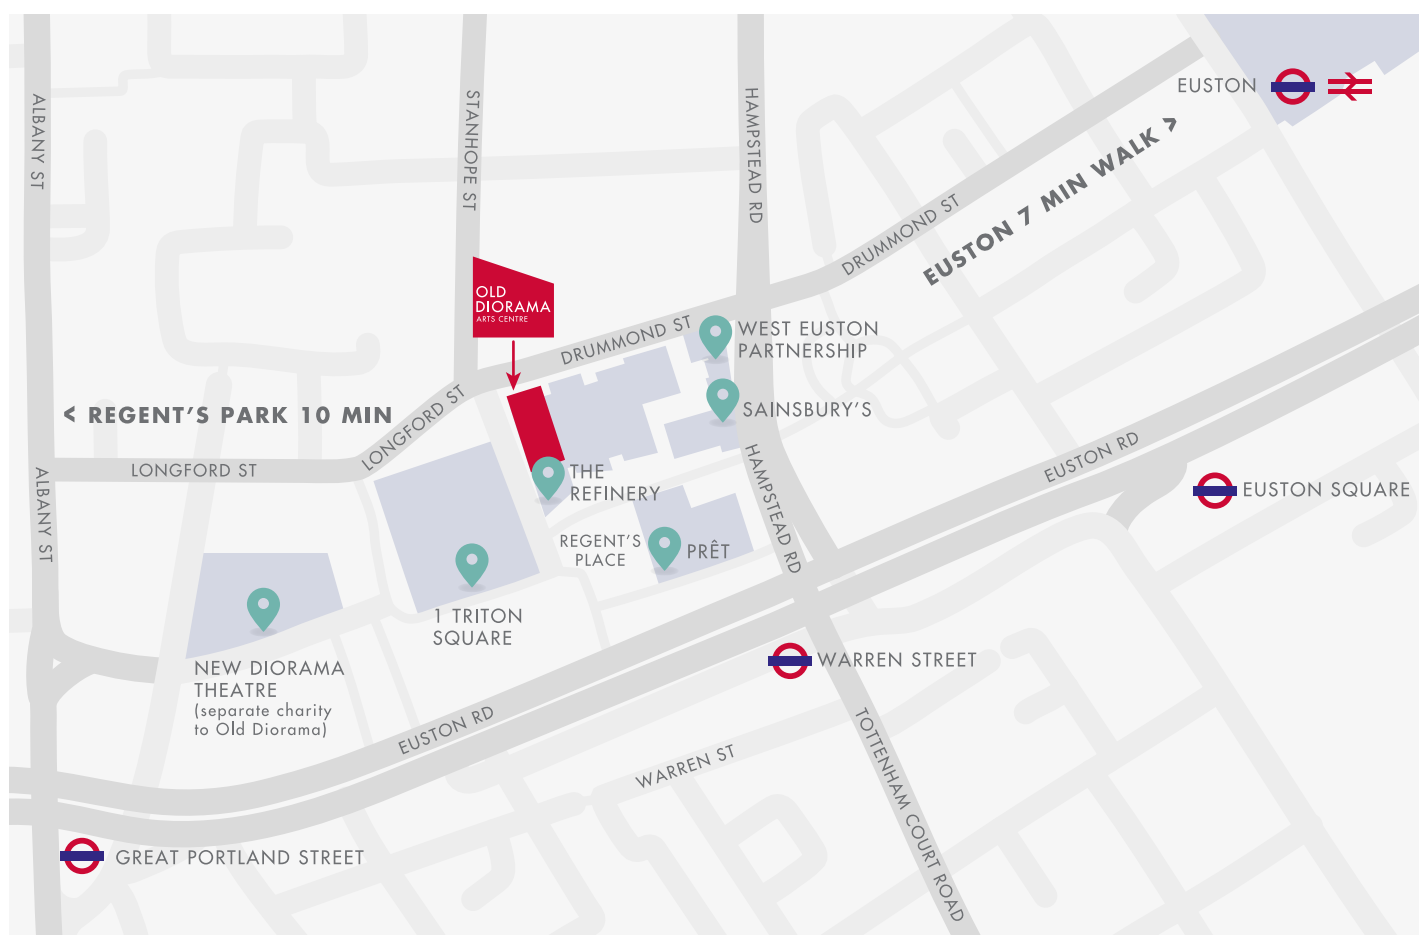

LOCATION MAP

NEARBY UNDERGROUND STATIONS

Warren Street (5 mins): Northern, Victoria

Euston Square (5 mins): Circle, Hammersmith, Metropolitan

Great Portland Street (5 mins): Circle, Hammersmith, Metropolitan

Euston inc. British Rail (10 mins): Northern, Victoria

Old Diorama Arts Centre
office@olddiorama.com
f t i @olddiorama
020 7383 0207

201 Drummond Street, Regent's Place, London, NW1 3FE
Please note Old Diorama is a separate charity to New Diorama / NDT

Established 1981

Charity no. 283452

Company no. 1585918