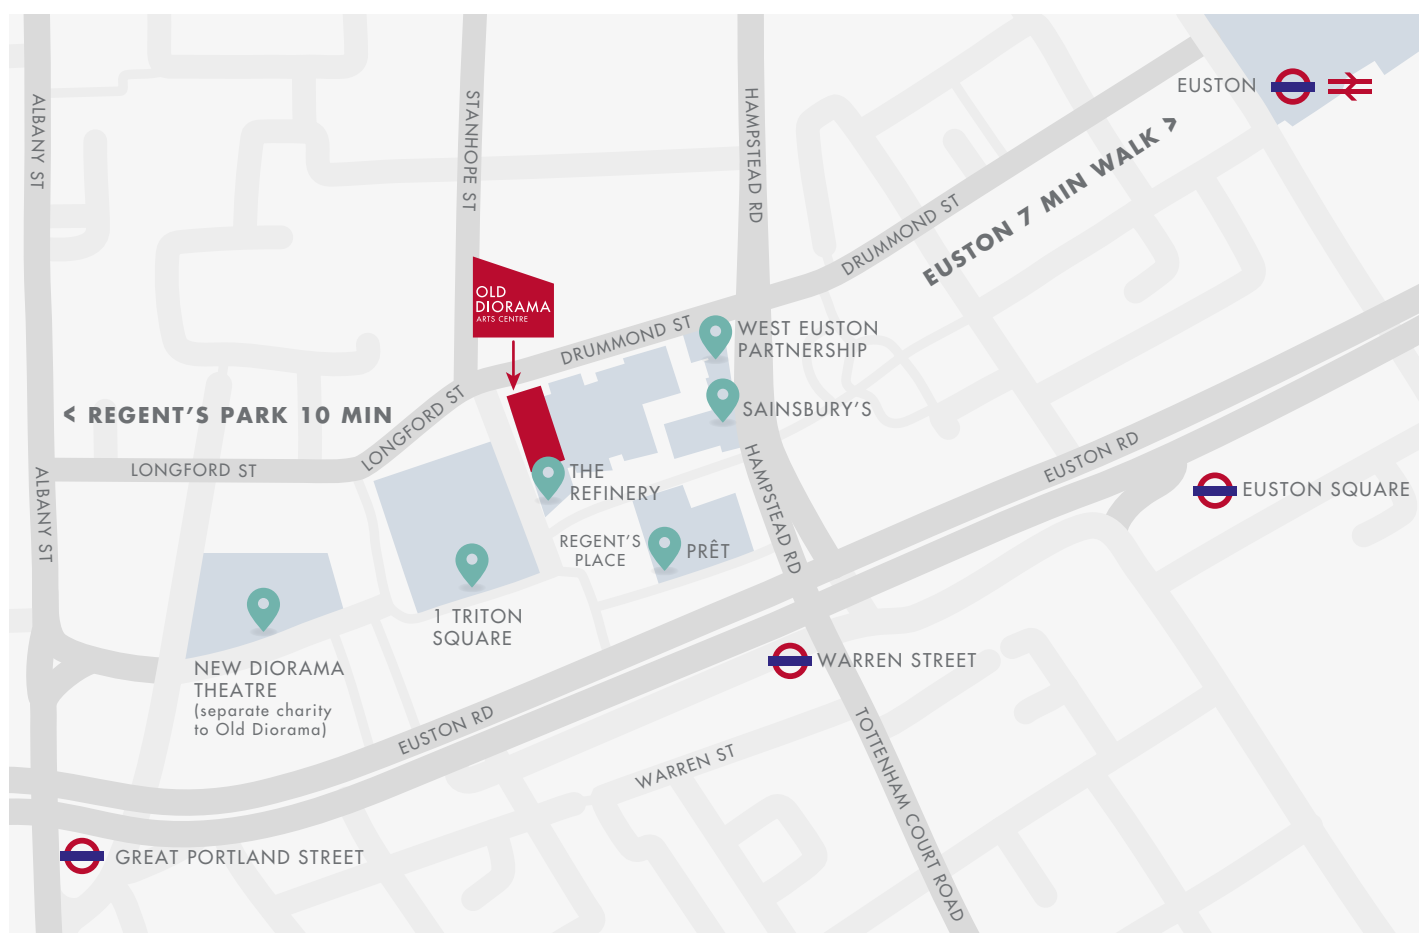

LOCATION MAP

NEARBY UNDERGROUND STATIONS

Warren Street (5 mins): Northern, Victoria

Euston Square (5 mins): Circle, Hammersmith, Metropolitan

Great Portland Street (5 mins): Circle, Hammersmith, Metropolitan

Euston inc. British Rail (10 mins): Northern, Victoria

Old Diorama Arts Centre
office@olddiorama.com
f t i @olddiorama
020 7383 0727

201 Drummond Street, Regent's Place, London, NW1 3FE
Please note Old Diorama is a separate charity to New Diorama / NDT

Established 1981

Charity no. 283452
Company no. 1585918